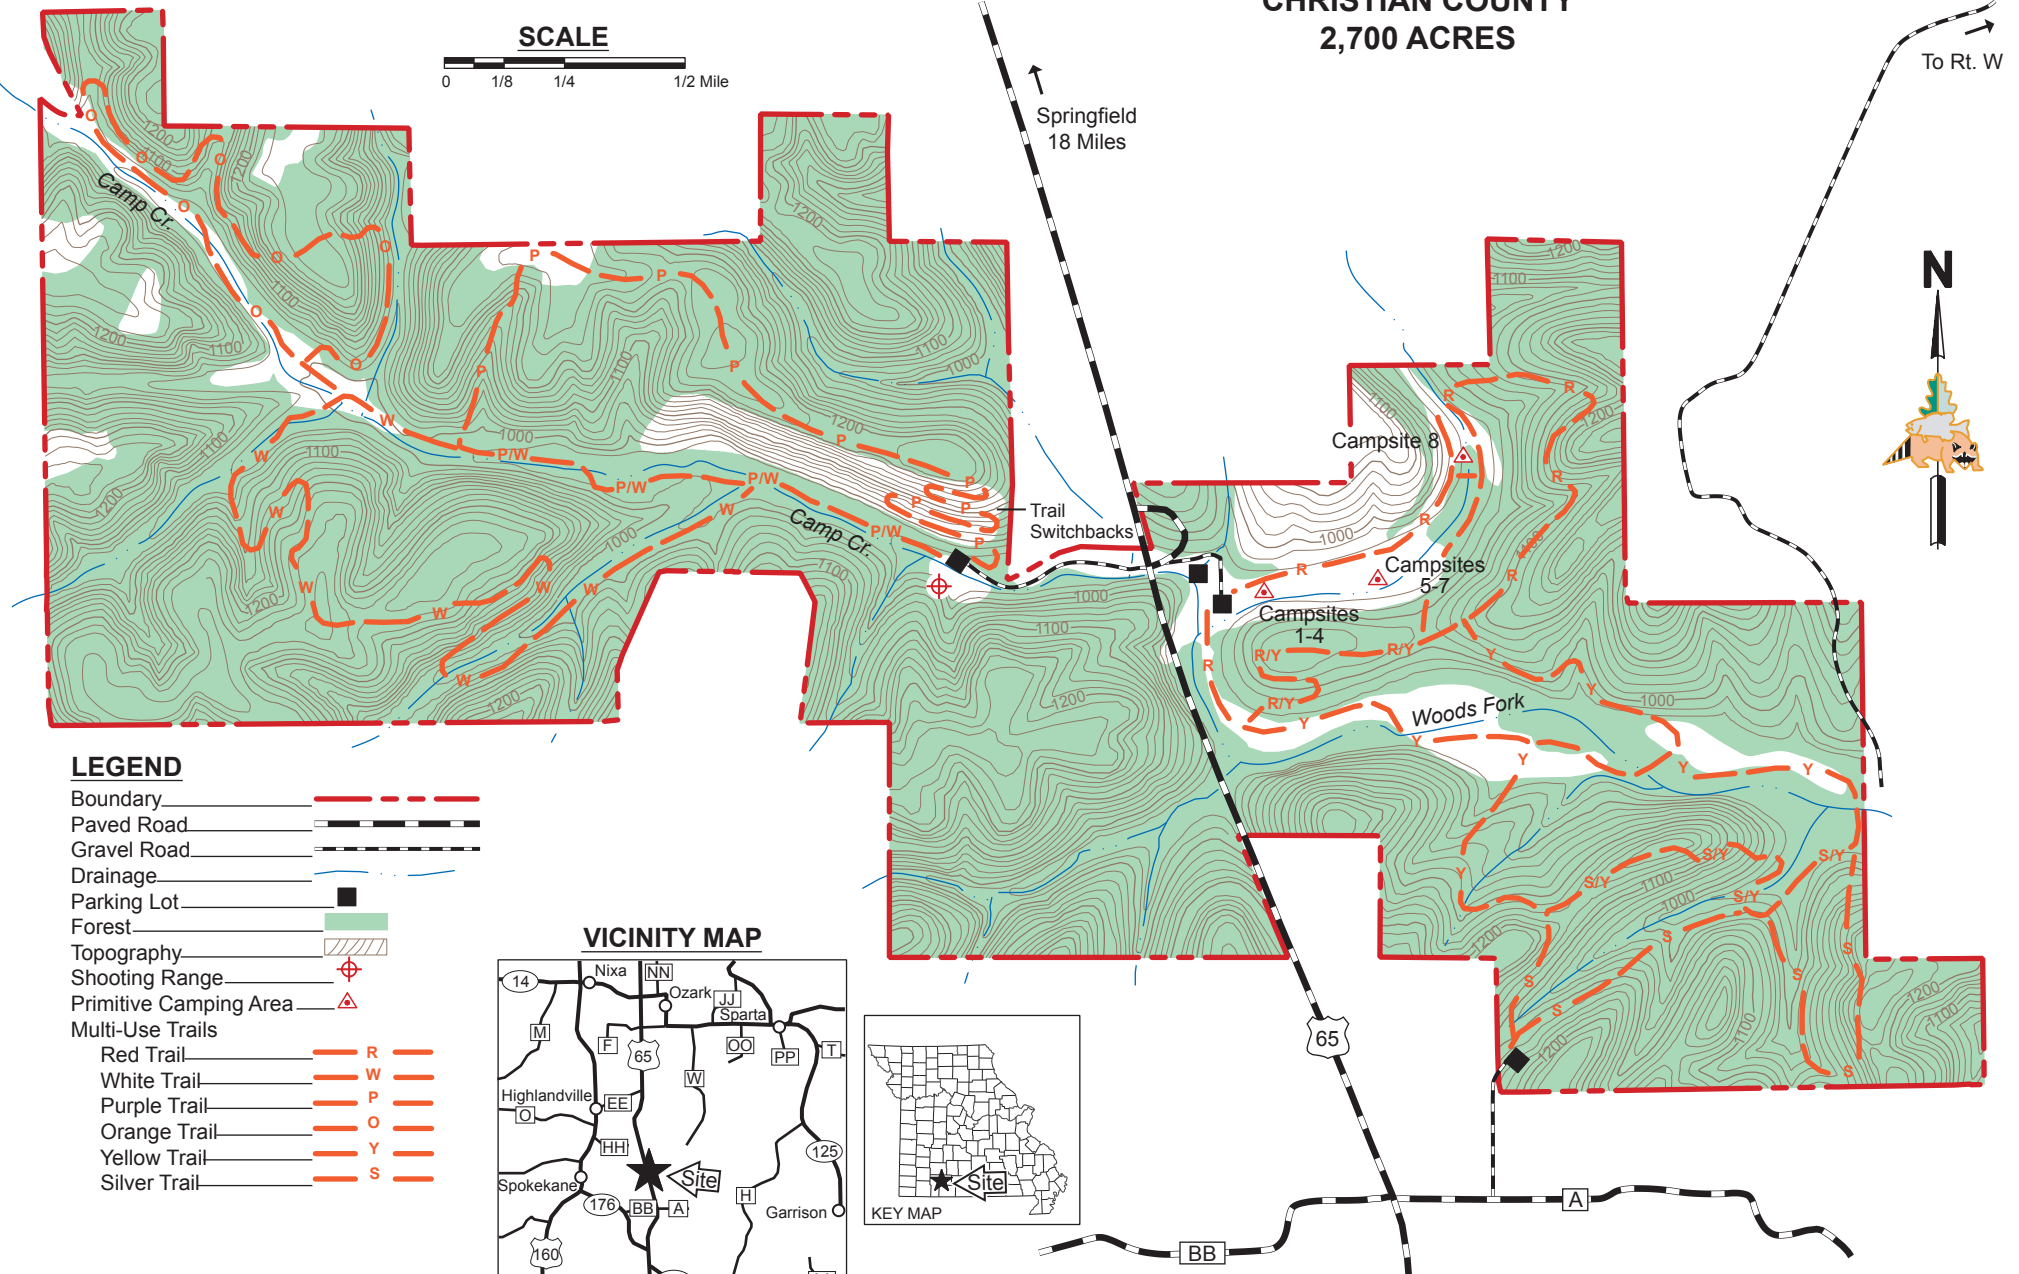

BUSIEK STATE FOREST AND WILDLIFE AREA

CHRISTIAN COUNTY
2,700 ACRES

LEGEND

- Boundary
- Paved Road
- Gravel Road
- Drainage
- Parking Lot
- Forest
- Topography
- Shooting Range
- Primitive Camping Area
- Multi-Use Trails
 - Red Trail R
 - White Trail W
 - Purple Trail P
 - Orange Trail O
 - Yellow Trail Y
 - Silver Trail S

VICINITY MAP