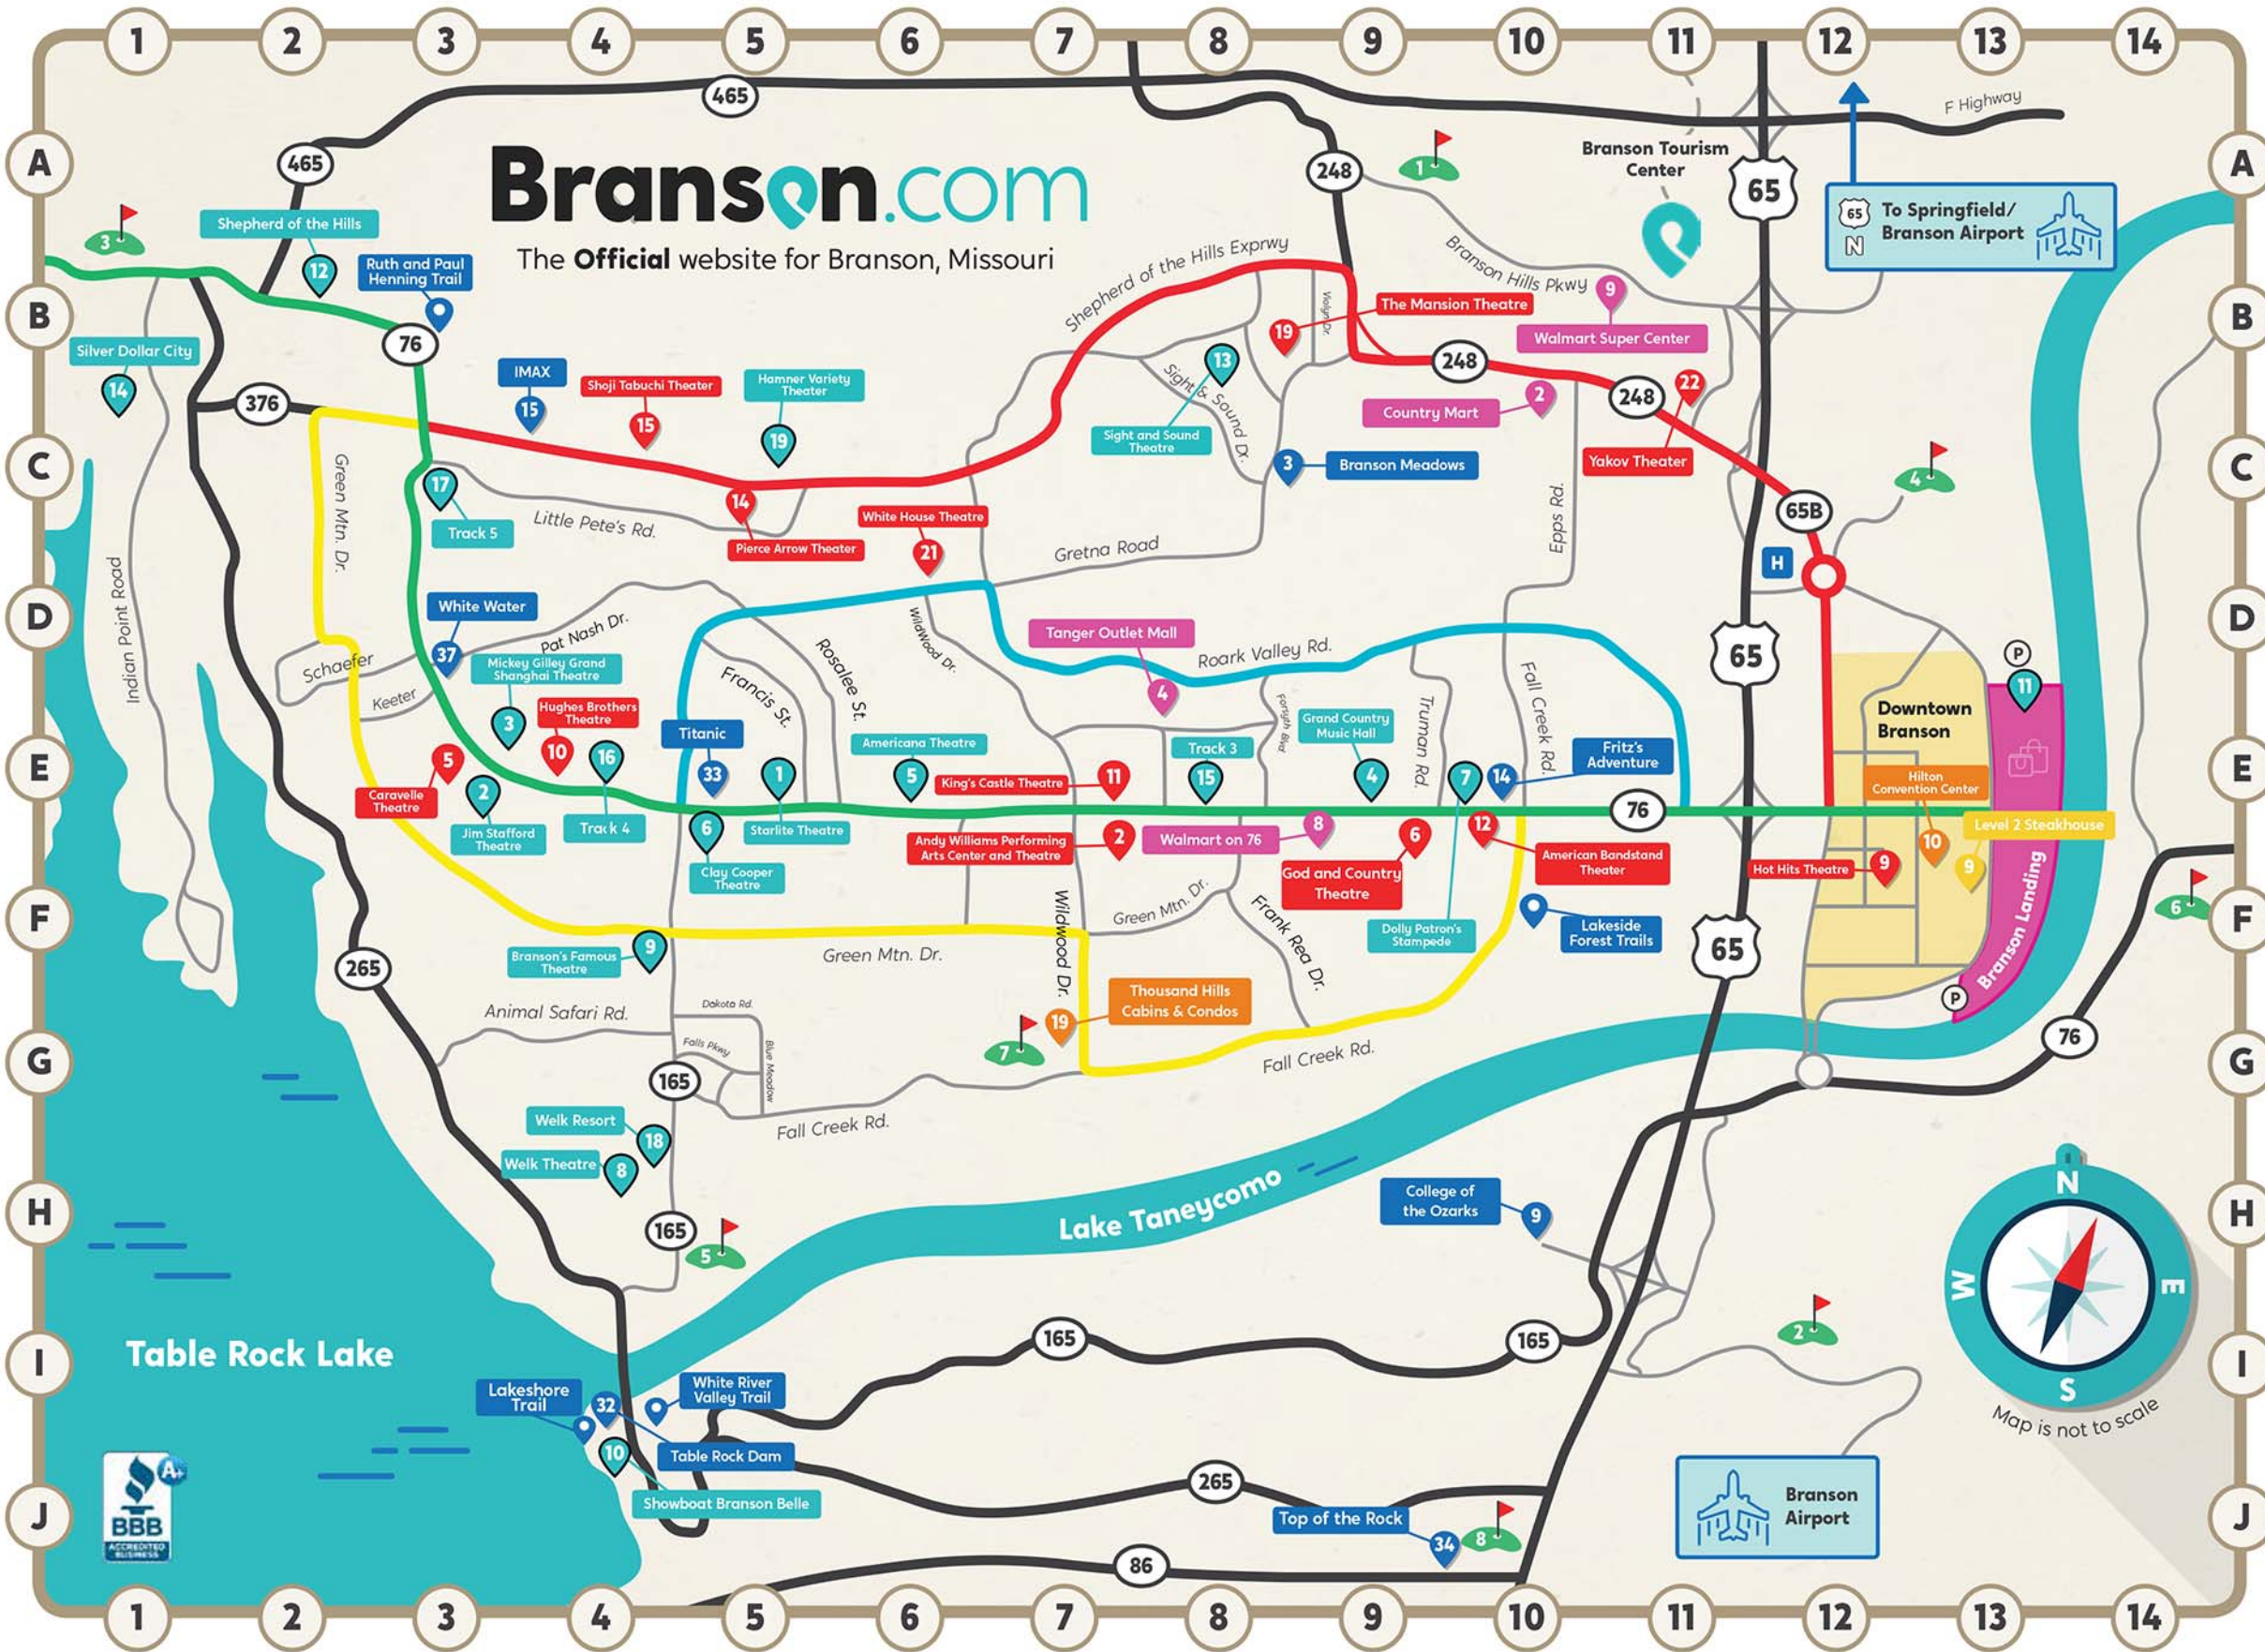

Welcome To Branson, Missouri

Branson Tourism Center, Branson's information & reservation specialists. We make your Branson vacation **BETTER**.

Map Legend

- Theater
- Retail
- Favorites
- Hospital
- State Highway
- Attraction
- Restaurant
- Hotels
- Golf Course
- US Highway
- Time saving color coded routes:

Favorite Shows

- A Janice Martin Cirque Show | 5E
- Abba Tribute | 5C
- Amazing Acrobats of Shanghai | 3E
- Amazing Pets | 9E
- Beach Boys California Dreamin' | 5C
- Bluegrass Remedy | 3E
- CJ Newsom's Classic Country Comedy | 6E
- Clay Cooper | 5E
- Comedy Jamboree | 9E
- Dolly Parton's Stampede | 10E
- Down Home Country | 9E
- Grand Country Music Hall | 9E
- Grand Jubilee | 9E
- Hamners' Unbelievable Variety | 5C
- Haygoods | 5E
- Heartland Country | 3E
- Jim Stafford | 3E
- Mickey Gilley & Johnny Lee | 3E
- Million Dollar Quartet | 4H
- Nathan Carter | 3E
- The Magic and Comedy of Taylor Reed | 3E
- Raiding the Country Vault | 5E
- Reza Edge of Illusion | 4F
- Showboat Branson Belle | 4I

Favorite Landmarks

- Parakeet Pete's Steampunk Balloon Ride | 13D
- Shepherd of the Hills | 2B
- Sight and Sound Theatre | 8B
- Silver Dollar City | 1B
- Track 3 | 8E
- Track 4 | 4E
- Track 5 | 3C
- Welk Resort | 4H